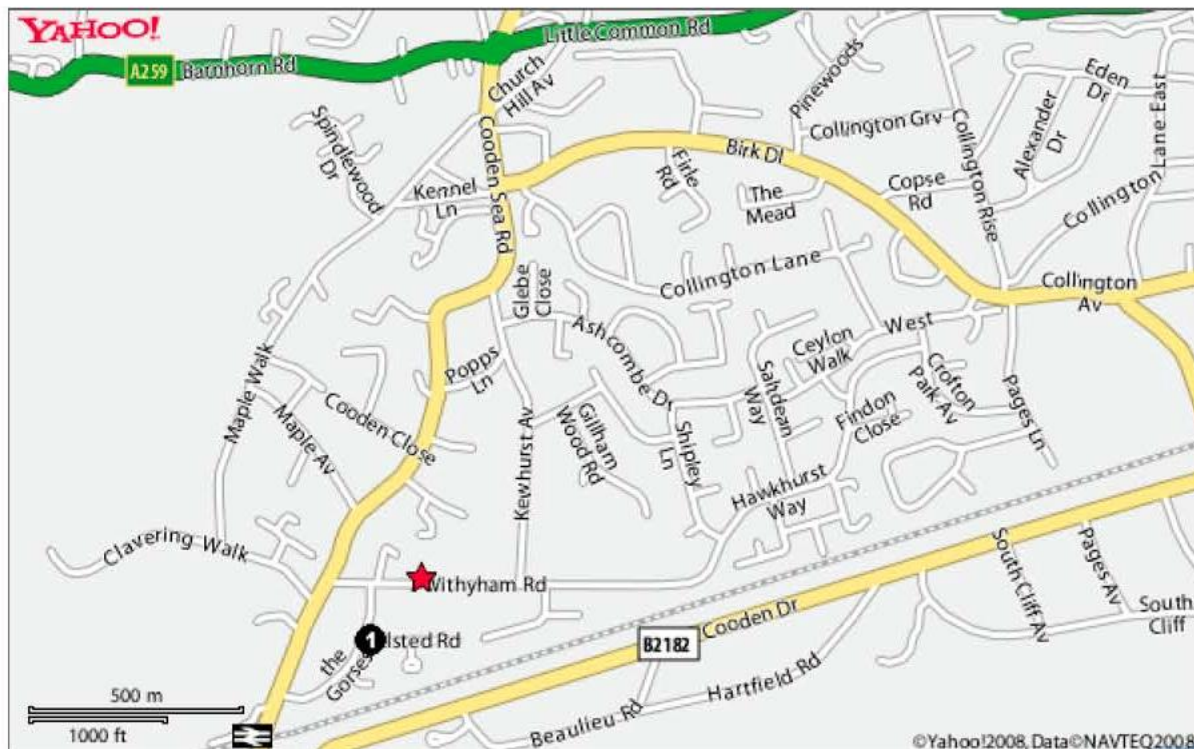

POST TO: COODEN BEACH SSC, 9 WITHYHAM ROAD, COODEN, BEXHILL TN39 3BD

Yahoo! Maps - Rother District, Tn39 3bd, United Kingdom TN39 3BD, GB

Your Points of Interest

1. Cooden Beach (01424) 844810
9 Witherham Road, Cooden Bexhill On Sea, TN39 3BD